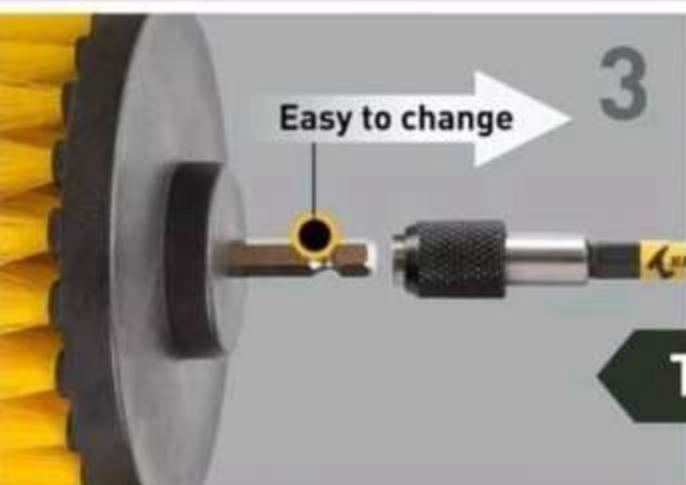

DRILL BRUSH SET OF 5 WITH EXTENSION SHAFT

Drill **NOT** Included

Tightly lock Precise control

PPF & WARP APPLICATION KIT

PACKAGE INCLUDED

- 1 x Hanging Panel
- 20 x Hooks
- 1 x Set of Installation Screws

WALL TOOL ORGANISER BOARD

**OPTIONAL
BOTTLE HOLDER
POLISHER HOLDER**

FOOT MAT CLIP HOLDER CHANNEL

**SHARK TEETH FOR BETTER
GRIP FOR HOLD CHANNEL
FOR HOLDING DIFFERENT
MATT SIZE**

COATING THICKNESS GAUGE

**COATING THICKNESS GAUGE IS
A DIGITAL WAY TO INDICATE THE
DEPTH OF COATING SUCH AS PAINT,
PLUS THIS GADGET MEASURES
BOTH F AND NF TYPE AS WELL AS
DISPLAYING THE RESULTS ON THE
LCD DISPLAY.**